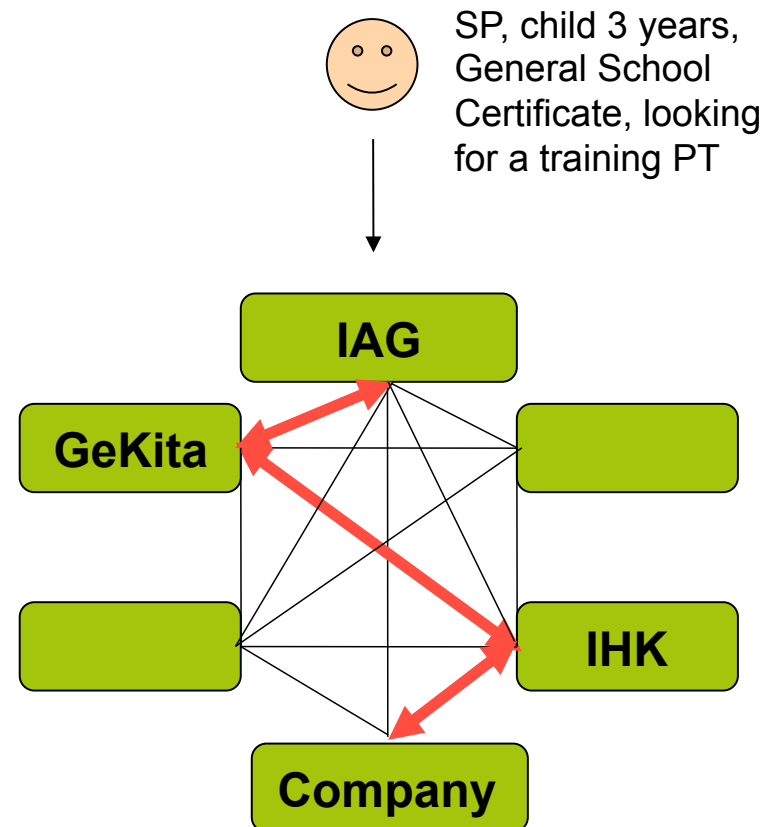

Structure of the Network

Structure

Group 1

- Located in the Working Group „RECONCILIATION OF FAMILY AND WORKING LIFE“, Local Alliance for Families

Gruppe 2

- Located in the Network QUAFFEL

Gruppe 3

- Organized by the Project Team
-

Communication in the Network

Ruhr/init e.V.

- ⊙ Homepage www.net-ge.de
- ⊙ Newsletter
- ⊙ Network Meetings
- ⊙ Network Events

1. Bundled Services:

- Provision of separate required, unconnected services from a pool of offered

2. Chain of Services:

- Provision of connected services by cross-organizational activities of the network

Comparison: Bundled Services & Chain of Services

Bundled:

Chain:

Network Products

Ruhr/init e.V.

Homepage