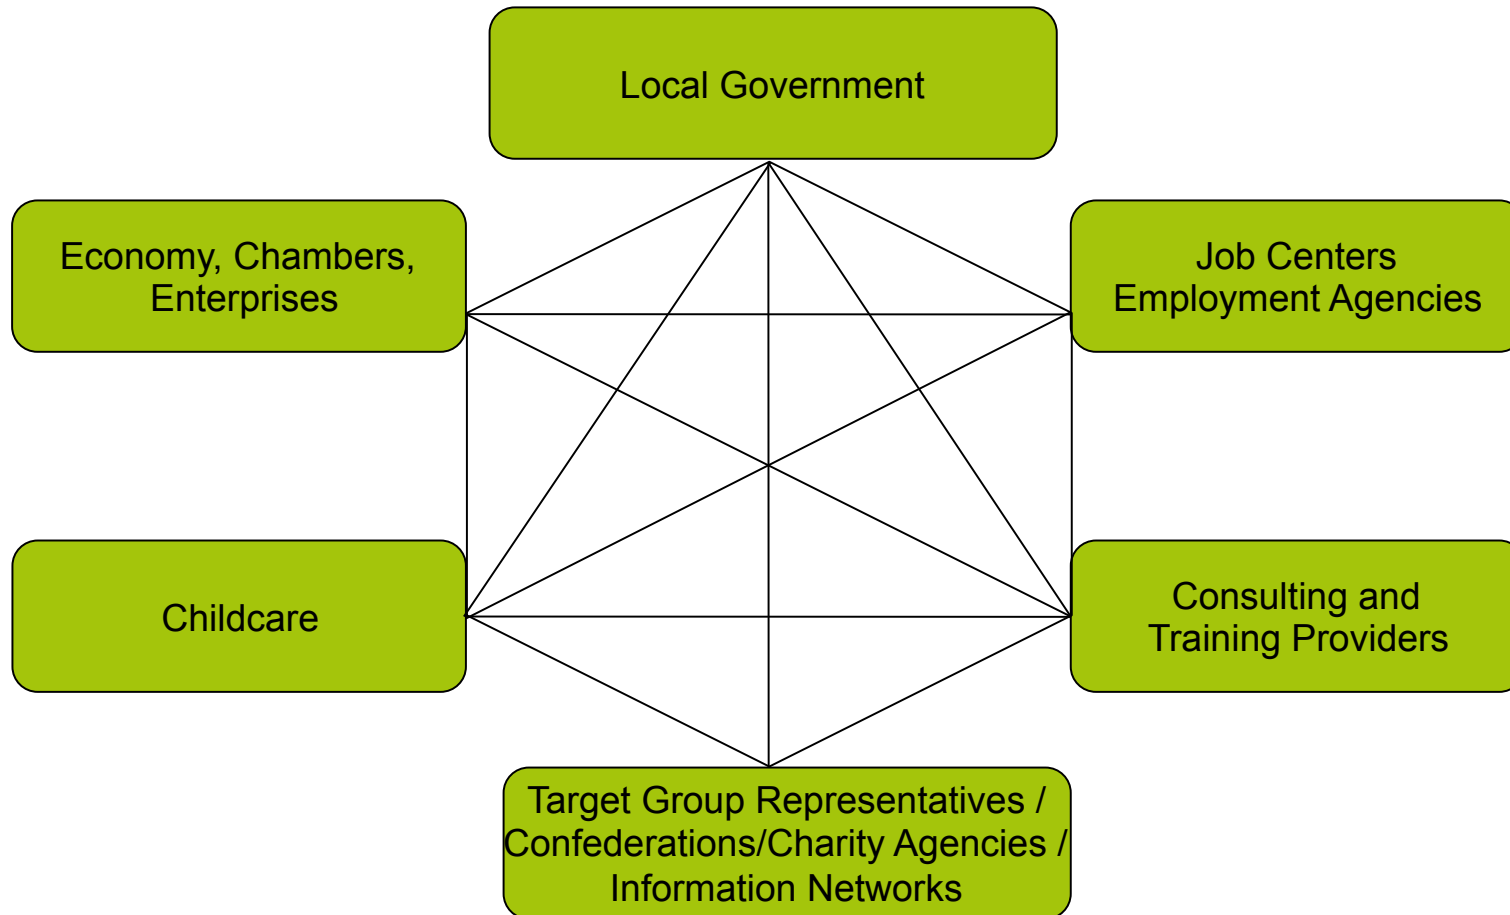

Net Gelsenkirchen – effective assistance for single parents

Akteure im Netzwerk Net Gelsenkirchen

Actors

Local Government

- ◎ **City of Gelsenkirchen Coordination Centre for Strategical and Preventive Social Planning**
- ◎ **City of Gelsenkirchen – Family Support and Family Education**
- ◎ **Expert of Gender Equality of the City of Recklinghausen**
- ◎ **Office for Business Development of the City of Gelsenkirchen**

Actors

Consulting and Training
Providers

- ⊙ bfw - Berufsbildungswerk des DGB
- ⊙ Berufskolleg Gelsenkirchen
- ⊙ BzdH Gelsenkirchen
- ⊙ BzdH Recklinghausen
- ⊙ Diakonisches Werk
- ⊙ Förderkorb
- ⊙ Revier Ressourcen
- ⊙ RE/init e.V.
- ⊙ Ruhr/init e.V.
- ⊙ VHS Gelsenkirchen
- ⊙ GAFÖG Arbeitsförderungs-
gesellschaft

Actors

Kinderbetreuung

- ⊙ GeKita (Day Care Centre)
- ⊙ Educational Counseling
- ⊙ Childcare Centres

Job Centre/
Employment Agency

- ⊙ Integrationscenter für Arbeit Gelsenkirchen – das Jobcenter (Employment Agency)
- ⊙ Agentur für Arbeit Gelsenkirchen (Employment Agency)

2. Chain of Services:

- Provision of connected services by cross-organizational activities of the network

Comparison: Bundled Services & Chain of Services

Bundled:

Chain:

Network Products

Ruhr/init e.V.

Homepage