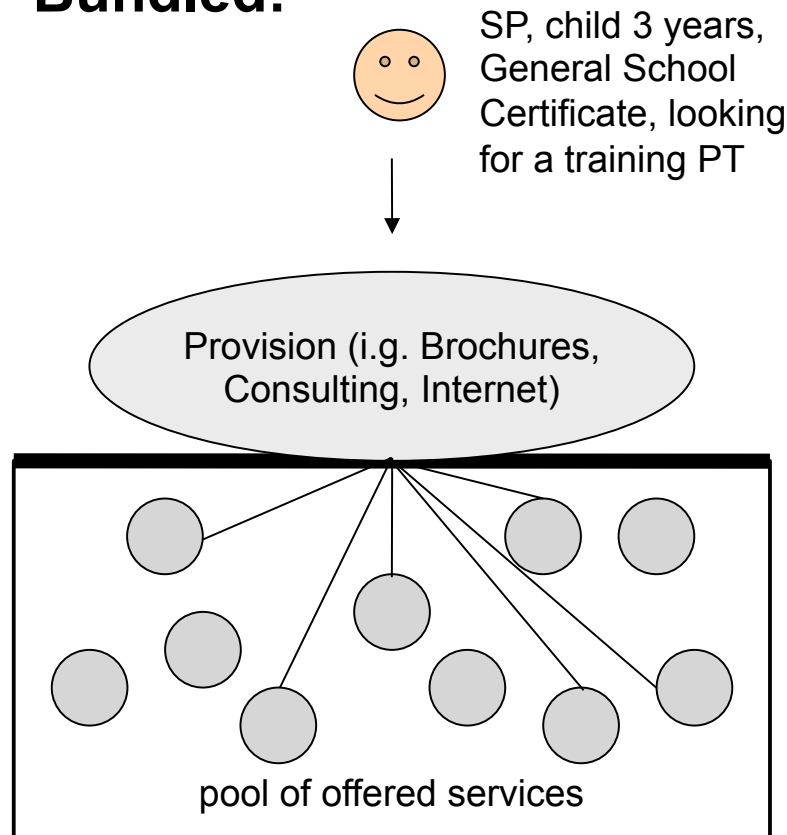

Structure of the Network

Structure

Group 1

- Located in the Working Group „RECONCILIATION OF FAMILY AND WORKING LIFE“, Local Alliance for Families

Gruppe 2

- Located in the Network QUAFFEL

Gruppe 3

- Organized by the Project Team
-

Communication in the Network

Ruhr/init e.V.

- ⊙ Homepage www.net-ge.de
- ⊙ Newsletter
- ⊙ Network Meetings
- ⊙ Network Events

1. Bundled Services:

- Provision of separate required, unconnected services from a pool of offered

2. Chain of Services:

- Provision of connected services by cross-organizational activities of the network

Comparison: Bundled Services & Chain of Services

Bundled:

Chain:

Network Products

Ruhr/init e.V.

Homepage